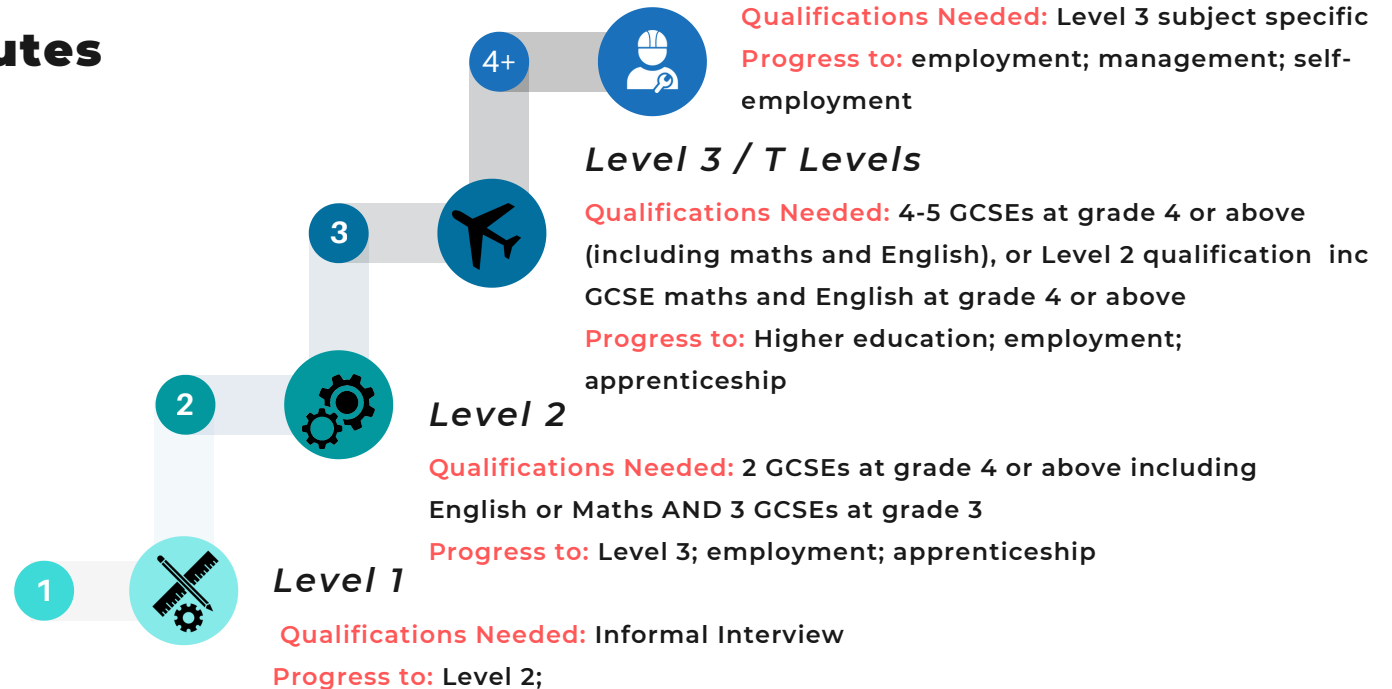

Engineering

Career Progression Routes

Desired employability skills

- Communication
- Teamwork
- Positive attitude
- Analysing and solving problems
- Attention to detail
- Resilience
- Self-discipline
- Time management
- Leadership